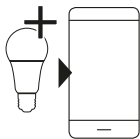

SIMPLE SETUP

ADD THE BULB IN APP

Smartline

LIGHT BULB

QUICK GUIDE

It is simple to use the Smartline Flow devices. Just follow the instructions in this quick guide and you will have it up and running in no time.