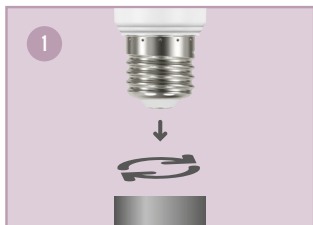

SIMPLE SETUP

ADD THE BULB IN APP

Smartline

LIGHT BULB

QUICK GUIDE

It is simple to use the Smartline Flow devices. Just follow the instructions in this quick guide and you will have it up and running in no time.

■ ■ Swedish
■ ■ brand

SIMPLE SETUP

INSTALL THE BULB

Before moving on to the next steps make sure your device has Bluetooth turned on.

Innan du går vidare till nästa steg så säkerställ att Bluetooth är påslaget i din enhet.