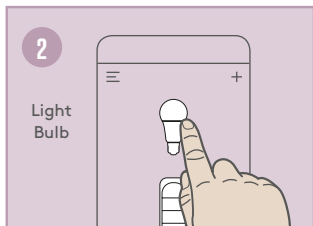

SIMPLE SETUP

ADD THE BULB IN APP

Smartline

LIGHT BULB

QUICK GUIDE

It is simple to use the Smartline Flow devices. Just follow the instructions in this quick guide and you will have it up and running in no time.

■ ■ Swedish
■ ■ brand

SIMPLE SETUP

INSTALL THE BULB

Before moving on to the next steps make sure your device has Bluetooth turned on.

Innan du går vidare till nästa steg så säkerställ att Bluetooth är påslaget i din enhet.