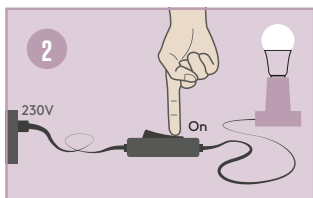

SIMPLE SETUP

ADD THE BULB IN APP

Smartline

LIGHT BULB

QUICK GUIDE

It is simple to use the Smartline Flow devices. Just follow the instructions in this quick guide and you will have it up and running in no time.

■ ■ Swedish
■ ■ brand

SIMPLE SETUP

INSTALL THE BULB

Before moving on to the next steps make sure your device has Bluetooth turned on.

Innan du går vidare till nästa steg så säkerställ att Bluetooth är påslaget i din enhet.