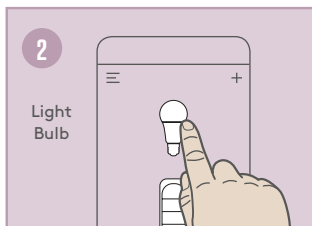

# SIMPLE SETUP

ADD THE SPOTLIGHT IN APP

Smartline