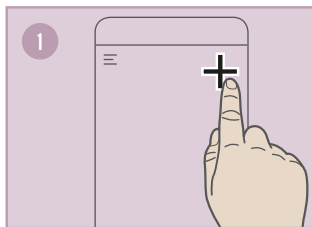

# SIMPLE SETUP

ADD THE SPOTLIGHT IN APP

Smartline