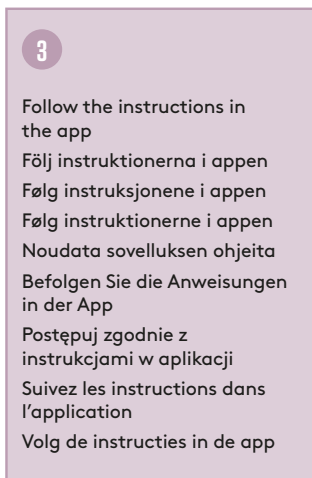

# SIMPLE SETUP

ADD THE SPOTLIGHT IN APP

Smartline