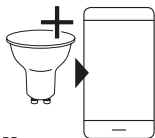

SIMPLE SETUP

ADD THE SPOTLIGHT IN APP

Smartline

SPOT LIGHT

QUICK GUIDE

It is simple to use the Smartline Flow devices. Just follow the instructions in this quick guide and you will have it up and running in no time.