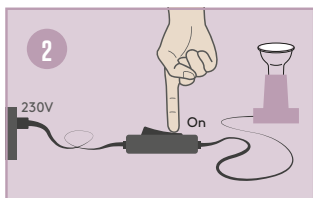

SIMPLE SETUP

ADD THE SPOTLIGHT IN APP

Smartline

SPOT LIGHT

QUICK GUIDE

It is simple to use the Smartline Flow devices. Just follow the instructions in this quick guide and you will have it up and running in no time.

Swedish
brand

SIMPLE SETUP

INSTALL THE SPOTLIGHT

Before moving on to the next steps make sure your device has Bluetooth turned on.

Innan du går vidare till nästa steg så säkerställ att Bluetooth är påslaget i din enhet.