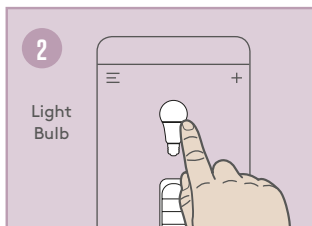

SIMPLE SETUP

ADD THE SPOTLIGHT IN APP

Smartline

SPOT LIGHT

QUICK GUIDE

It is simple to use the Smartline Flow devices. Just follow the instructions in this quick guide and you will have it up and running in no time.

Swedish
brand

SIMPLE SETUP

INSTALL THE SPOTLIGHT

Before moving on to the next steps make sure your device has Bluetooth turned on.

Innan du går vidare till nästa steg så säkerställ att Bluetooth är påslaget i din enhet.