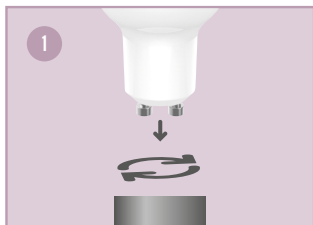

SIMPLE SETUP

INSTALL THE SPOTLIGHT

Before moving on to the next steps make sure your device has Bluetooth turned on.

Innan du går vidare till nästa steg så säkerställ att Bluetooth är påslaget i din enhet.

Kontroller at Bluetooth på enheten din er på før du går videre til neste trinn.

Før du går videre til de næste trin, skal du sørge for, at Bluetooth er slået til på din enhed.

Ennen seuraaviin vaiheisiin siirtymistä varmista, että laitteen Bluetooth-toiminto on käytössä.

Bevor Sie mit dem nächsten Schritt fortfahren, überzeugen Sie sich davon, dass auf Ihrem Gerät die Bluetooth-Funktion eingeschaltet ist.