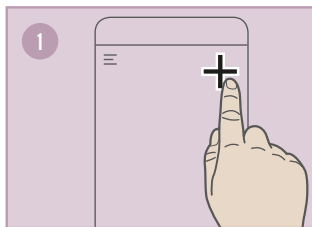

SIMPLE SETUP

ADD THE SPOTLIGHT IN APP

Smartline

SPOT LIGHT

QUICK GUIDE

It is simple to use the Smartline Flow devices. Just follow the instructions in this quick guide and you will have it up and running in no time.

Swedish
brand

SIMPLE SETUP

INSTALL THE SPOTLIGHT

Before moving on to the next steps make sure your device has Bluetooth turned on.

Innan du går vidare till nästa steg så säkerställ att Bluetooth är påslaget i din enhet.